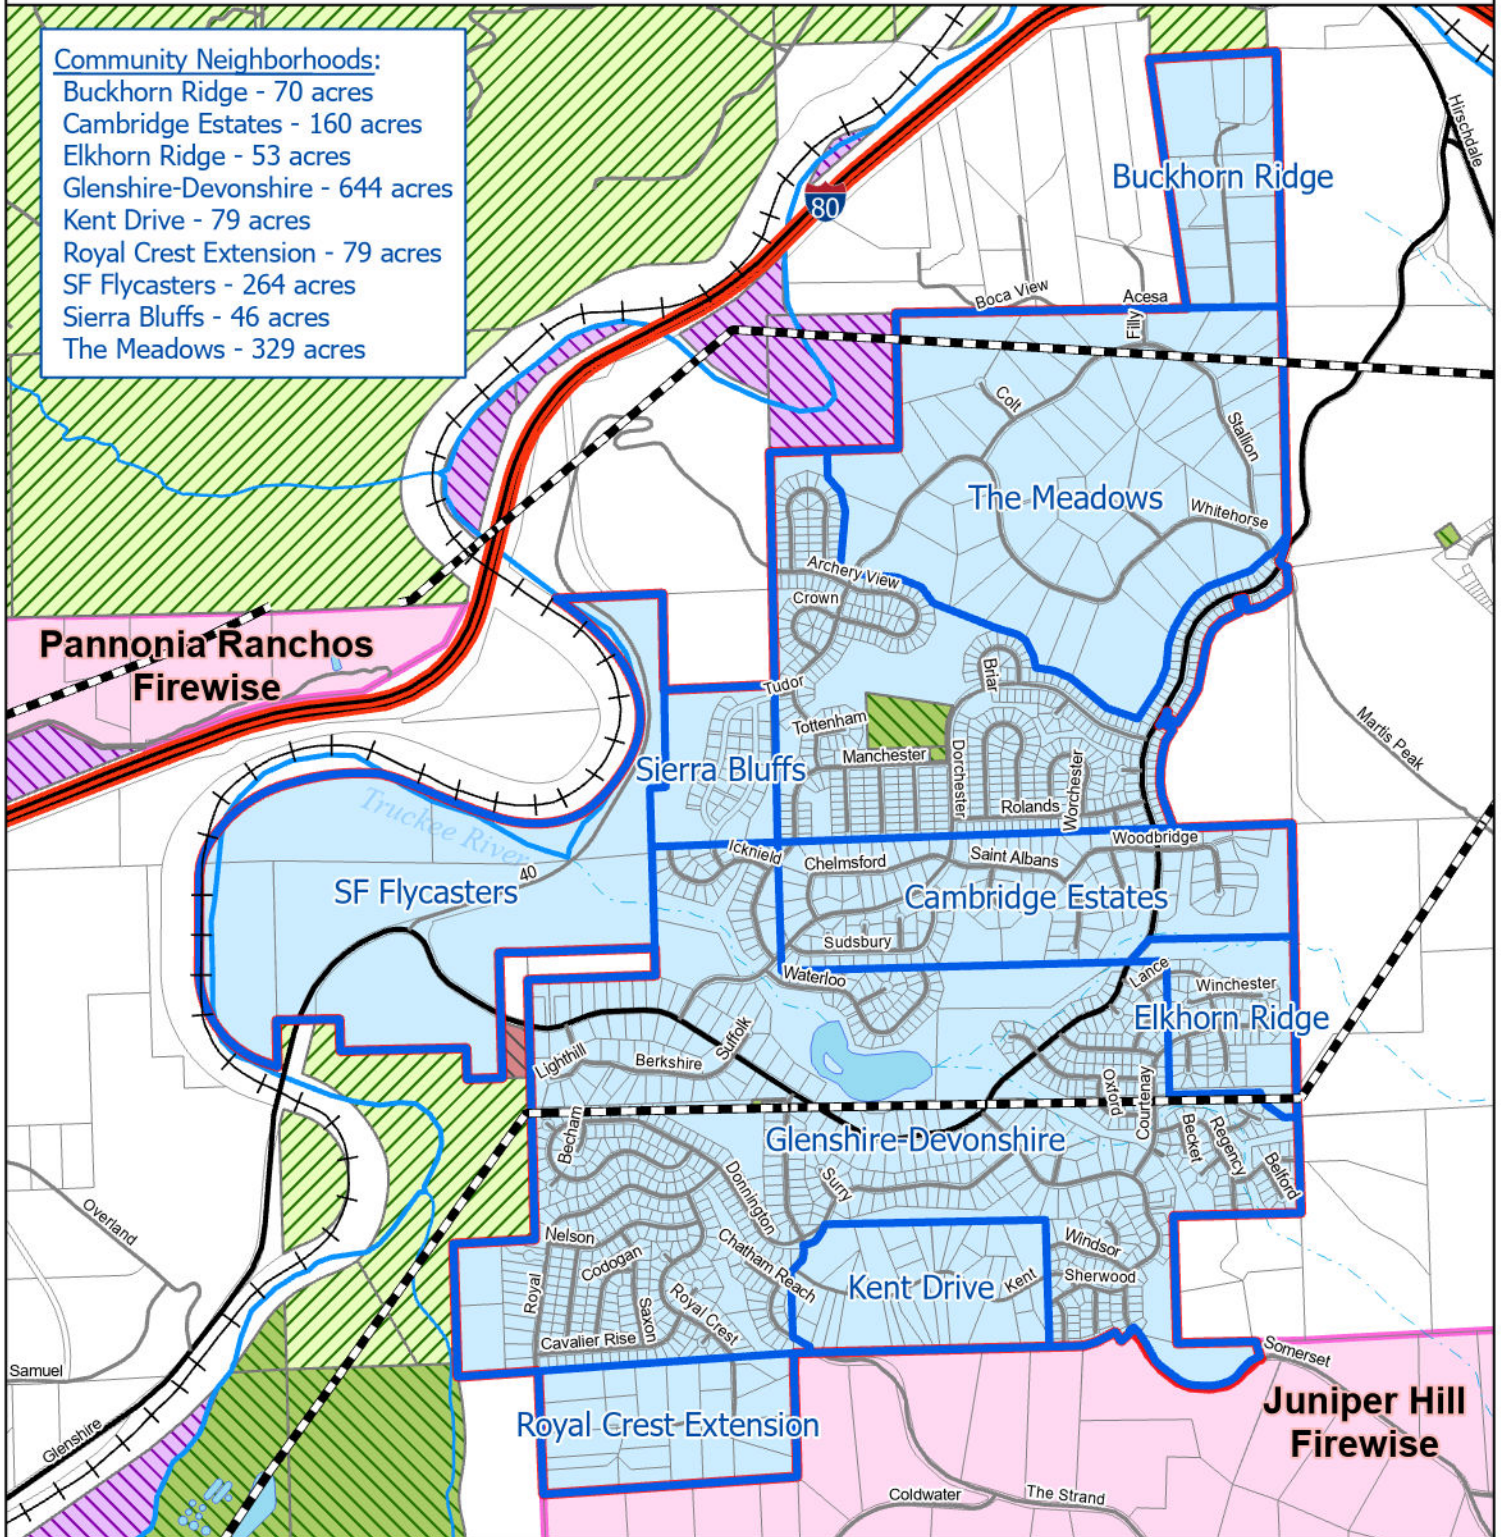

# Greater Glenshire Firewise Community

- Community Neighborhoods:**
- Buckhorn Ridge - 70 acres
  - Cambridge Estates - 160 acres
  - Elkhorn Ridge - 53 acres
  - Glenshire-Devonshire - 644 acres
  - Kent Drive - 79 acres
  - Royal Crest Extension - 79 acres
  - SF Flycasters - 264 acres
  - Sierra Bluffs - 46 acres
  - The Meadows - 329 acres

- Featured Community
- NFPA Recognized Firewise Community
- "In Training" Firewise Community
- Developing Community
- Lakes & Ponds
- Major Rivers
- Perennial Streams
- Intermittent Streams
- Canal

- Roads**
- Highways
  - Major Roads
  - Local Roads
  - Railroad
  - Transmission Line

- Lands**
- National Forest
  - State
  - City
  - Local Gov't
  - Parcels

**Fire Safe Council of Nevada County**

Scale: 1:24,000