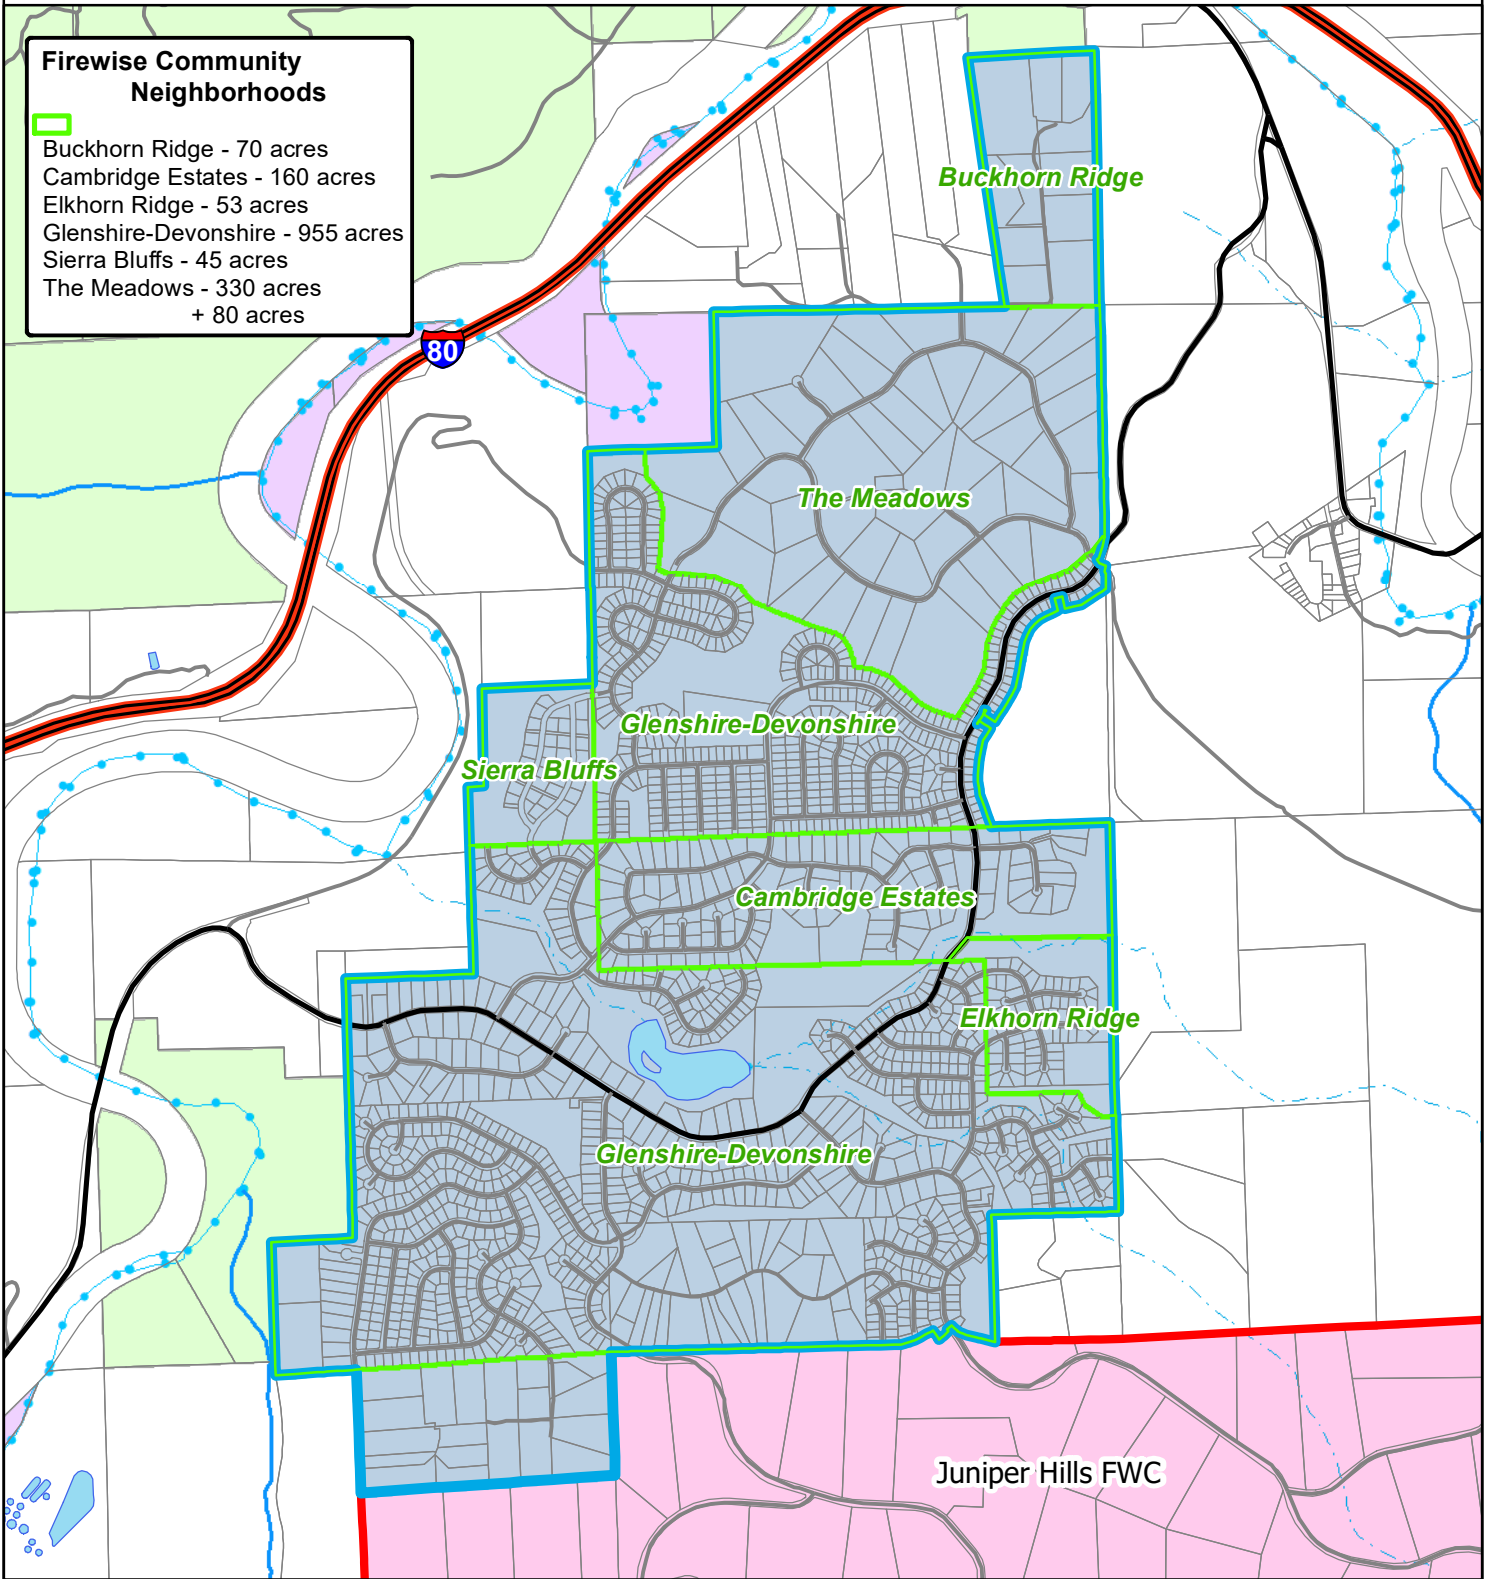

# Glenshire-Devonshire Firewise Community - 2019 Revision and Addition

## Firewise Community Neighborhoods

- Buckhorn Ridge - 70 acres
- Cambridge Estates - 160 acres
- Elkhorn Ridge - 53 acres
- Glenshire-Devonshire - 955 acres
- Sierra Bluffs - 45 acres
- The Meadows - 330 acres  
+ 80 acres

- Glenshire-Devonshire - Proposed Revision
- Other Firewise Communities
- Parcels

- Lakes & Ponds
- Stream - Perennial
- Stream - Intermittent
- Cannal/Ditch

- Highways
- Major Roads
- Local Roads

- ### Lands
- National Forest
  - BLM
  - State of Calif.
  - Local Government

**Fire Safe Council of Nevada County**

Scale: 1:24,000