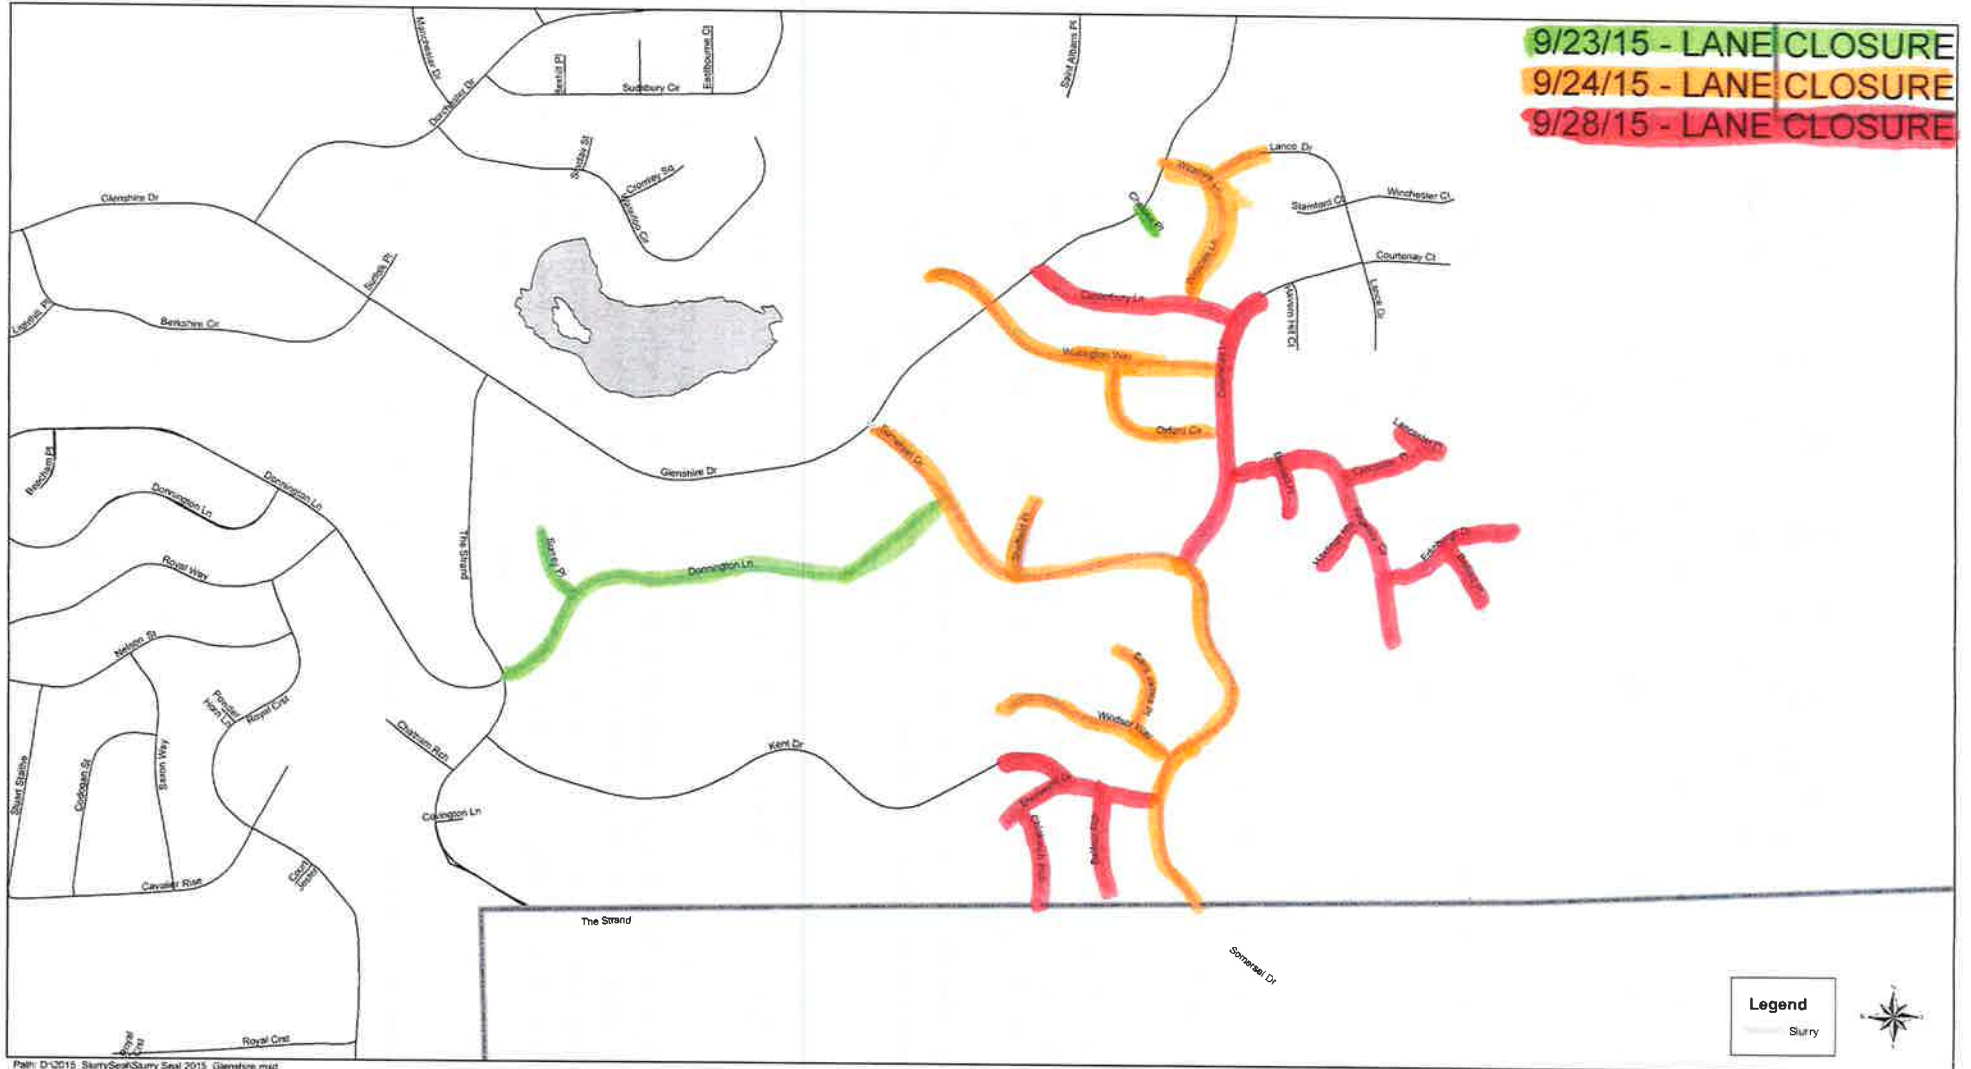

# 2015 SLURRY SEAL PROJECT, C1501 Glenshire Area

9/23/15 - LANE CLOSURE  
9/24/15 - LANE CLOSURE  
9/28/15 - LANE CLOSURE